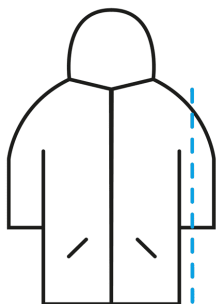

# Sola Waterproof Changing Coat / Towel Lined Robe

100% waterproof & windproof outer with hood. 410GSM fleece lined. Fleece lined outer pocket. Long sleeves with velcro cuff. YKK 2-way reversible zipper. Internal zip pocket with earphone hole. Secondary inside pocket. Fully taped seams.

KIDS CHANGING COAT		
SIZE	Height	Garment Length*
JSM (3 - 5YRS)	up to 3'7"	75cm
JMD (6 - 8YRS)	up to 4'2"	80cm
JLG (9 - 12YRS)	up to 4'6"	85cm

\*Length is measured from shoulder to hem.  
This is an oversized garment and should be worn with the hem between the ankle and knee.

ADULT CHANGING COAT		
SIZE	Height	Garment Length*
SML	4'5" - 5'2"	99cm
MED	5'2" - 5'10"	115cm
LGE	5'5" - 6'3"	124cm
XLG	5'10" - 6'8"	140cm

\*Length is measured from shoulder to hem.  
This is an oversized garment and should be worn with the hem between the ankle and knee.